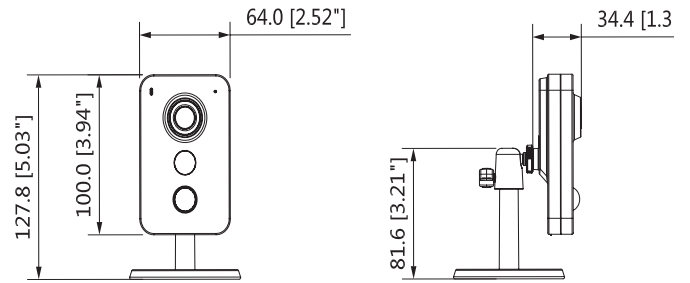

Construction

Casing	Plastic
Dimensions	Φ78.5mm×127.8mm(3.09" x5.03")
Net Weight	0.31Kg (0.68lb)
Gross Weight	0.45Kg (0.99lb)

Dimensions (mm/inch)

Ordering Information

Type	Part Number	Description
1.3MP Camera	DH-IPC-K15AP	1.3MP K Series PoE Network Camera, PAL
	DH-IPC-K15AN	1.3MP K Series PoE Network Camera, NTSC
	IPC-K15AP	1.3MP K Series PoE Network Camera, PAL
	IPC-K15AN	1.3MP K Series PoE Network Camera, NTSC