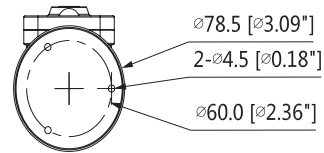

Construction

Casing	Plastic
Dimensions	Φ78.5mm×127.8mm(3.09" x5.03")
Net Weight	0.31Kg (0.68lb)
Gross Weight	0.45Kg (0.99lb)

Dimensions (mm/inch)

Ordering Information

Type	Part Number	Description
1.3MP Camera	DH-IPC-K15AP	1.3MP K Series PoE Network Camera, PAL
	DH-IPC-K15AN	1.3MP K Series PoE Network Camera, NTSC
	IPC-K15AP	1.3MP K Series PoE Network Camera, PAL
	IPC-K15AN	1.3MP K Series PoE Network Camera, NTSC